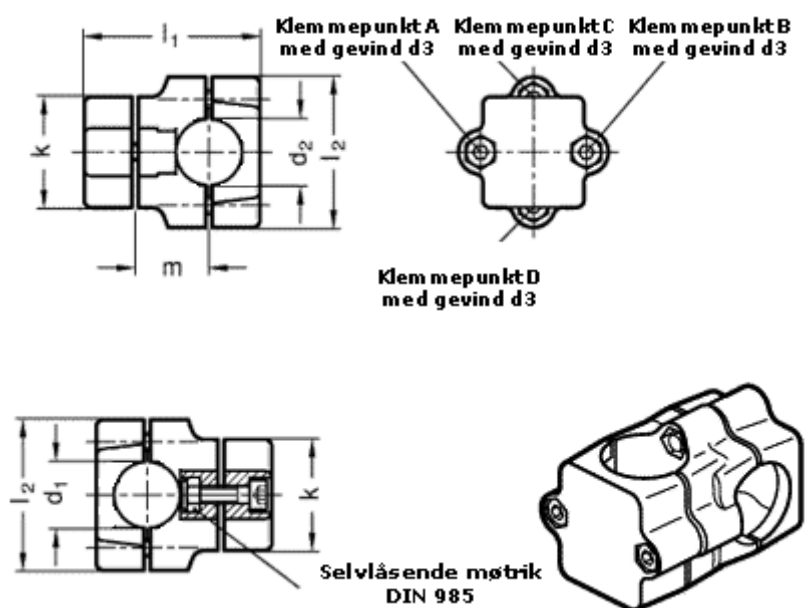

Article number: 20134B50B50762BL  
Description: E+G Two-way Connector  
GN134-B50-B50-76-2-BL

## Measures

Adjustable clamp lever = GN 911-M10-55 have to be ordred separately

d1	= 50
d2	= 50
d3	= M10
k	= 76
l1	= 125.0
l2	= 98
m	= 55.0